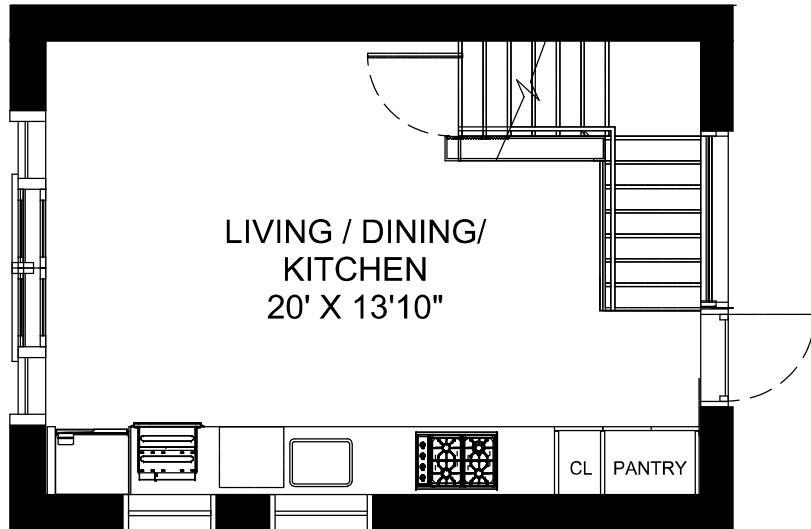

# 78 ROXBOROUGH STREET EAST

(COACH HOUSE)

**MAIN LEVEL**  
**352 SQUARE FEET**

**UPPER LEVEL**  
**352 SQUARE FEET**

FEET

E & O.E

Floor plan may not be 100% accurate.