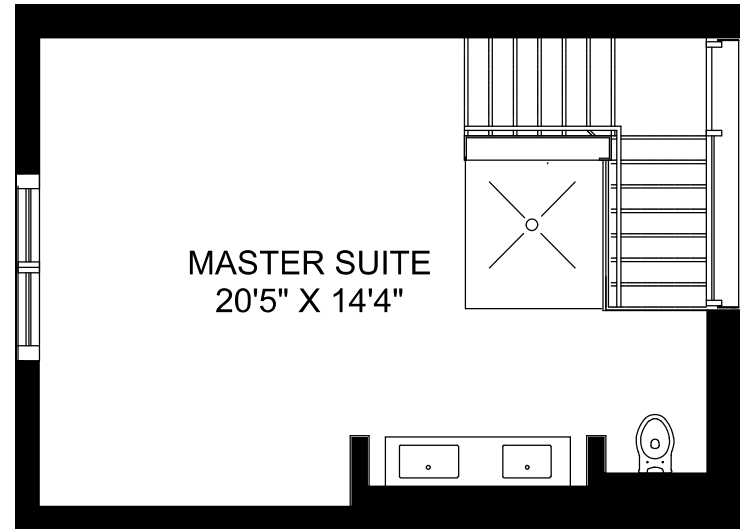

# 78 ROXBOROUGH STREET EAST

(COACH HOUSE)

**MAIN LEVEL**  
**352 SQUARE FEET**

**UPPER LEVEL**  
**352 SQUARE FEET**

FEET

E & O.E

Floor plan may not be 100% accurate.