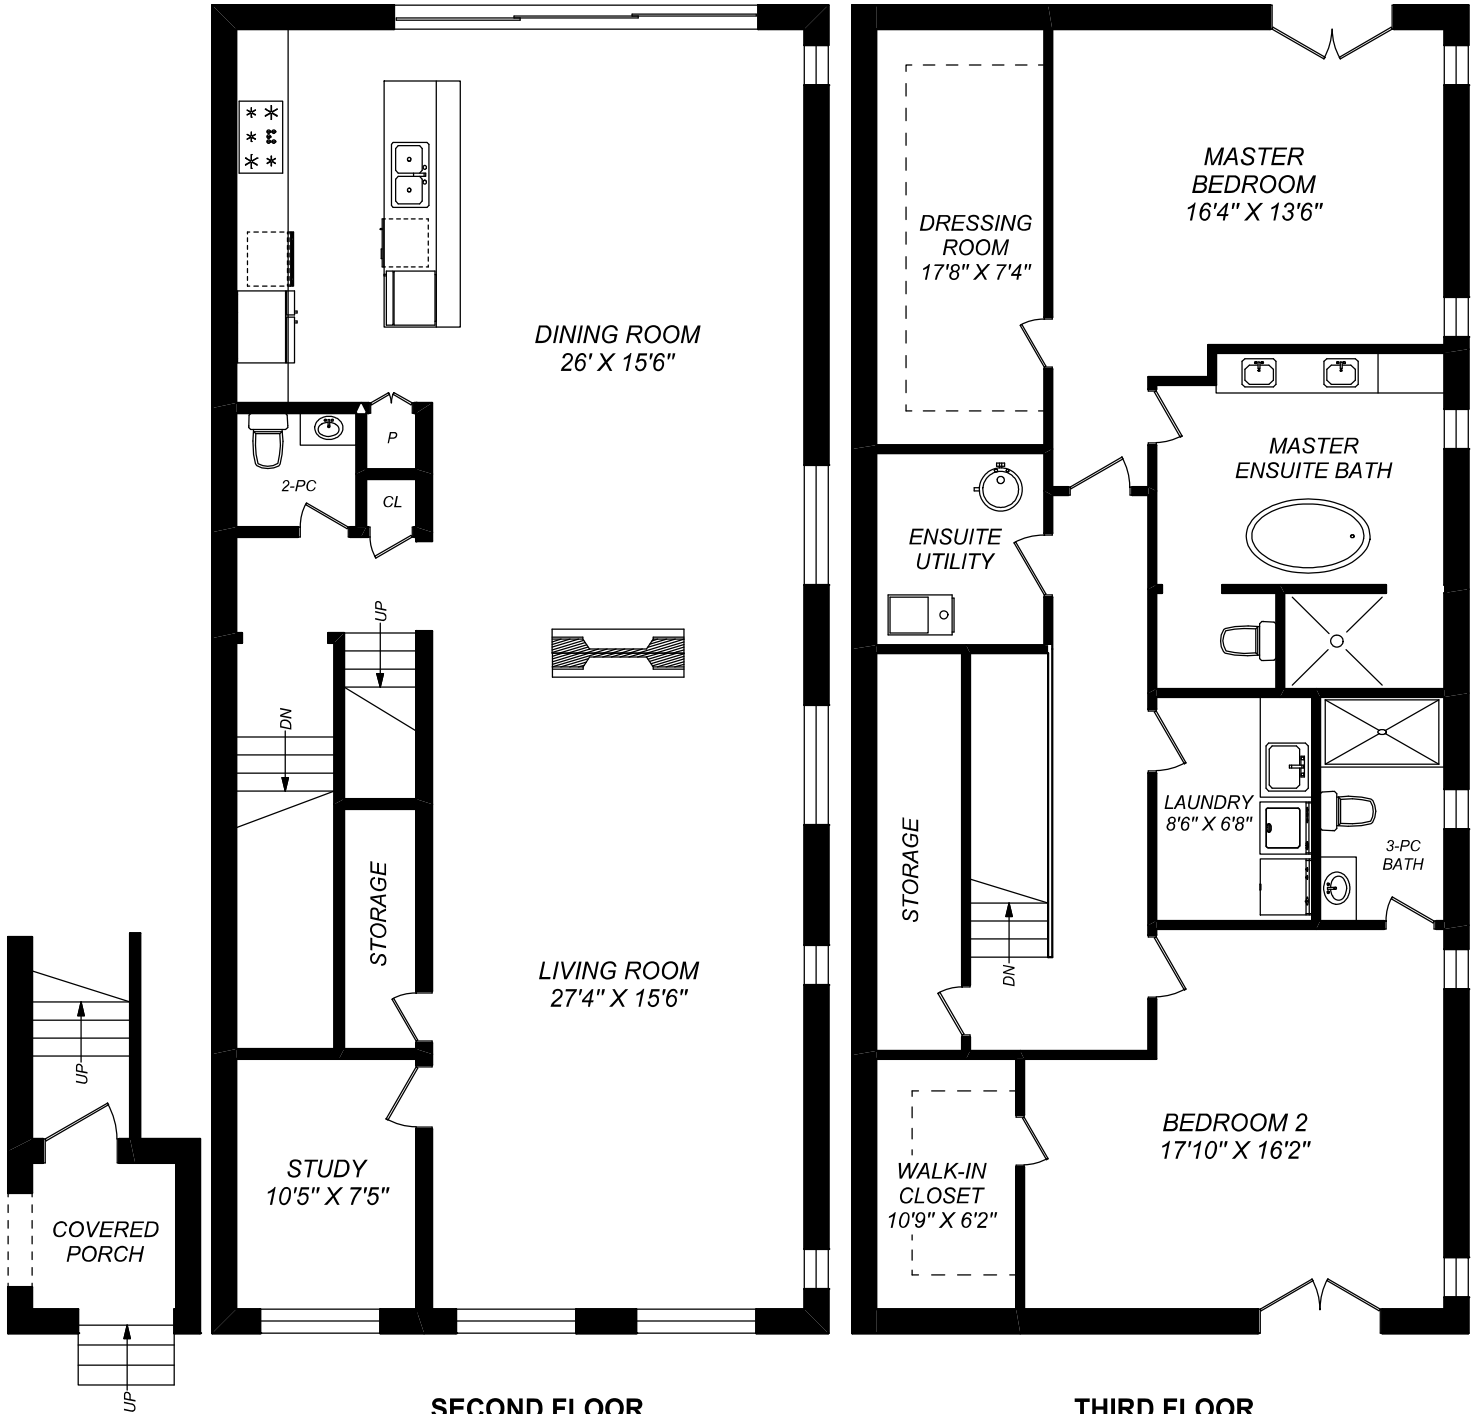

RUSHTON SUITE

SECOND FLOOR
1422 SQUARE FEET

THIRD FLOOR
1422 SQUARE FEET