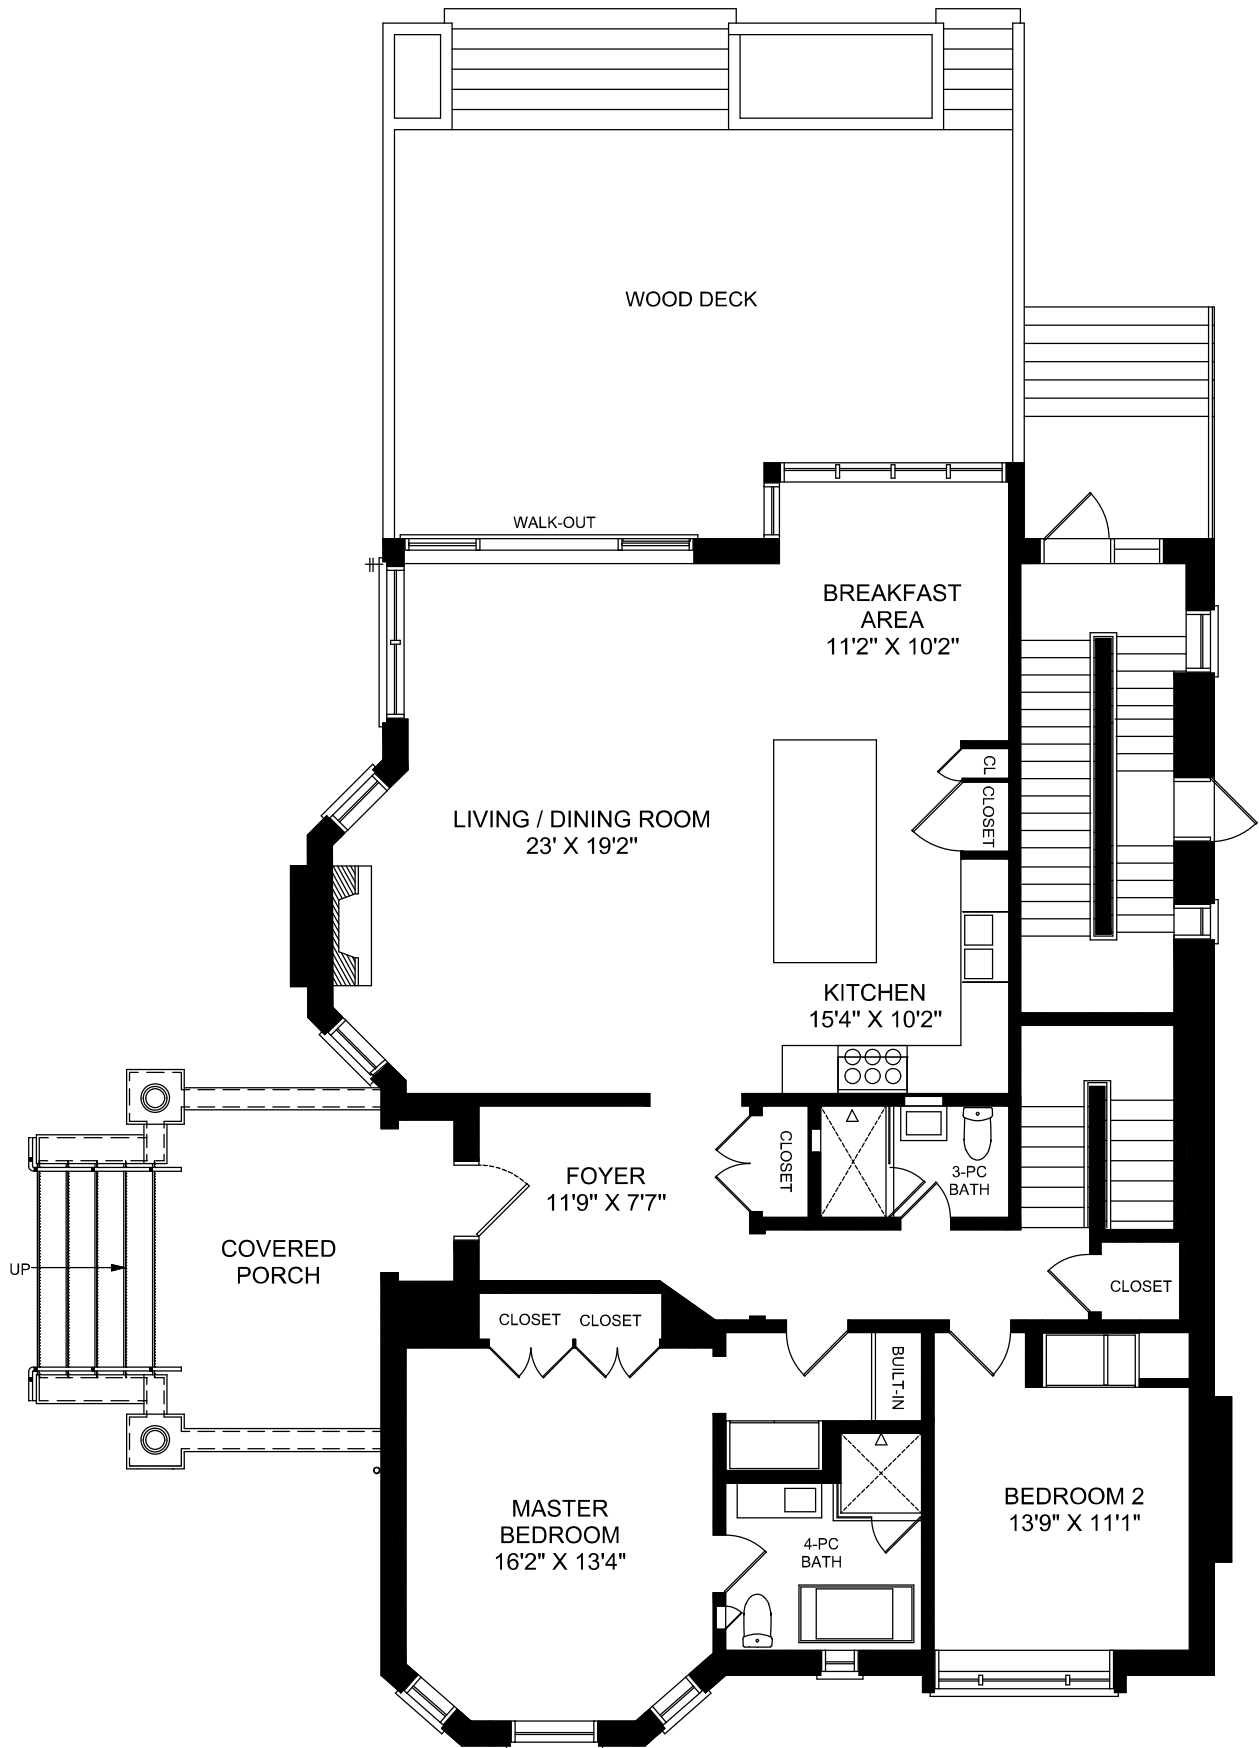

# 78 ROXBOROUGH STREET EAST

**MAIN FLOOR**  
**1887 SQUARE FEET**

0 5  
FEET  
E & O.E.  
Floor plan may not be 100% accurate.