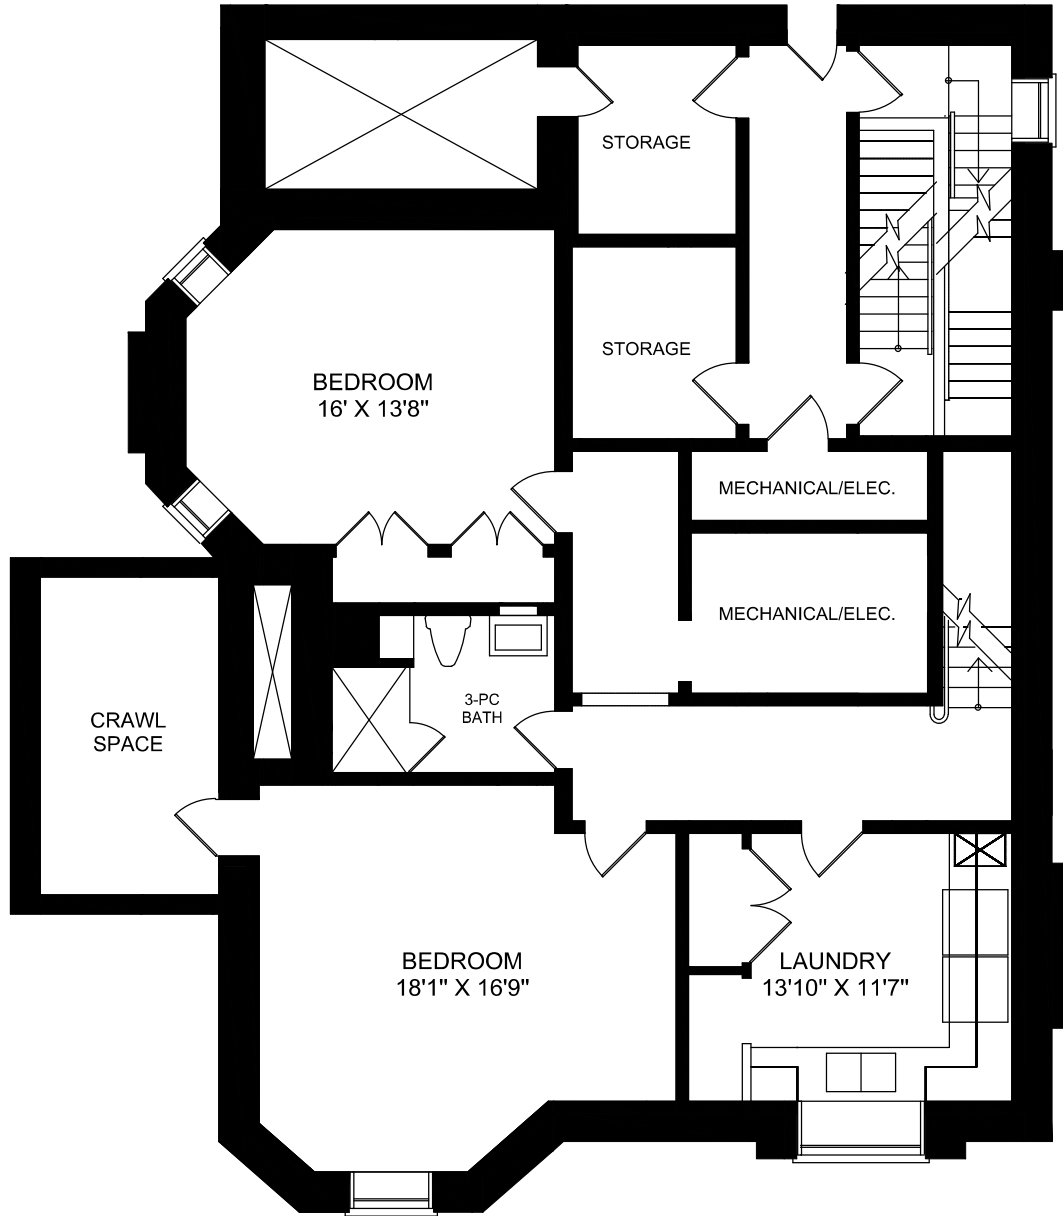

78 ROXBOROUGH STREET EAST

LOWER LEVEL
1848 SQUARE FEET

0 5
FEET
E & O.E.
Floor plan may not be 100% accurate.