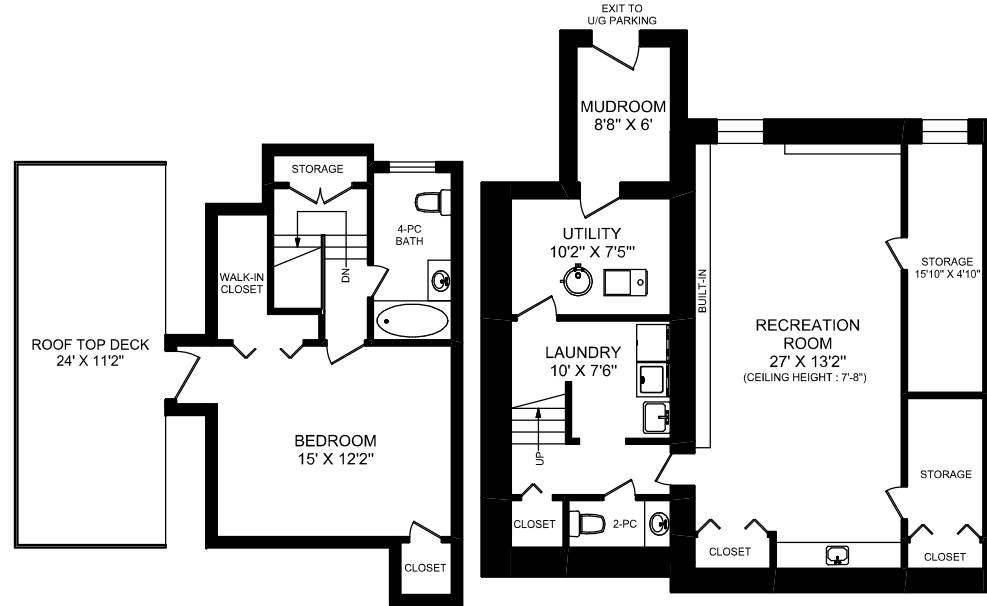

45C CHESTNUT PARK ROAD

MAIN FLOOR
915 SQUARE FEET

SECOND FLOOR
915 SQUARE FEET

THIRD FLOOR
422 SQUARE FEET

LOWER LEVEL
987 SQUARE FEET