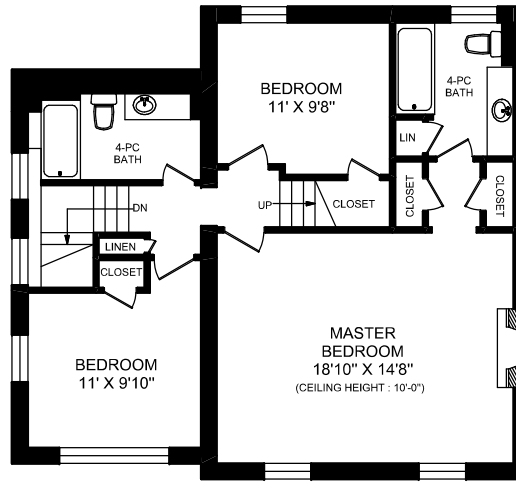

45C CHESTNUT PARK ROAD

MAIN FLOOR
915 SQUARE FEET

SECOND FLOOR
915 SQUARE FEET

THIRD FLOOR
422 SQUARE FEET

LOWER LEVEL
987 SQUARE FEET