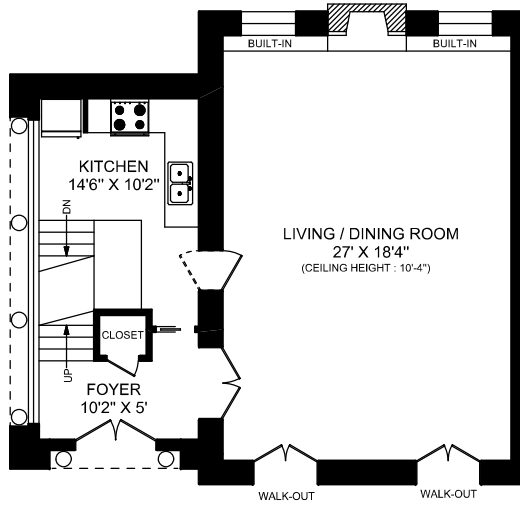

45C CHESTNUT PARK ROAD

MAIN FLOOR
915 SQUARE FEET

SECOND FLOOR
915 SQUARE FEET

THIRD FLOOR
422 SQUARE FEET

LOWER LEVEL
987 SQUARE FEET